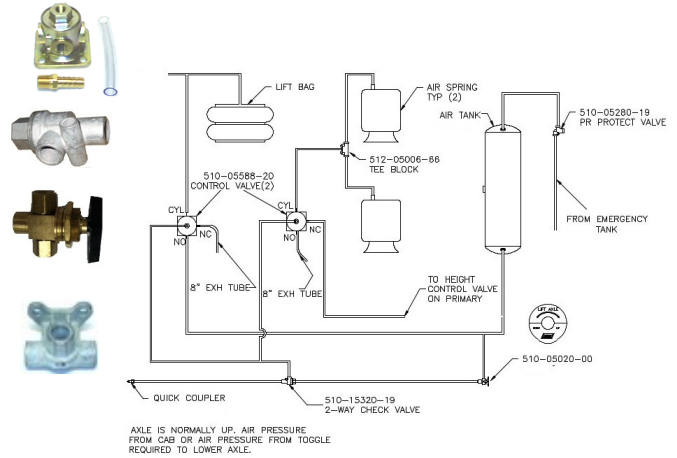

## TRAILER LIFT AXLE PLUMBING

### 099-30819-03 STANDARD PLUMBING KIT

510-05588-20	2	Pilot Valves
510-15320-19	1	2 way Check Valve
510-05020-00	1	Ball Valve
512-05006-66	3	T-Block 3/8" npt
511-99607-00	40ft	3/8" Green Tubing
567-01213-00	1	Legend Plate

### 099-30819-04 CAB KIT (Add To 099-30819-03 for cab connection)

510-05024-16	1	1/2" Female Coupler
510-05025-16	1	1/2" Male Coupler
512-05212-06	1	Bulkhead Coupler

### 099-30819-05 ELECTRIC KIT (Add To 099-30819-03 for Elect Control)

510-25023-01	1	Electric Over Air Solenoid
020-10130-00	1	Solenoid Mounting Plate
536-05021-00	30ft	2 Conductor Wire
536-05001-00	2	Blue Wire Butt Connector
536-05621-00	1	4 Way Receptacle
536-05014-03	1	4ft 1/4" Heat Shrink Tubing