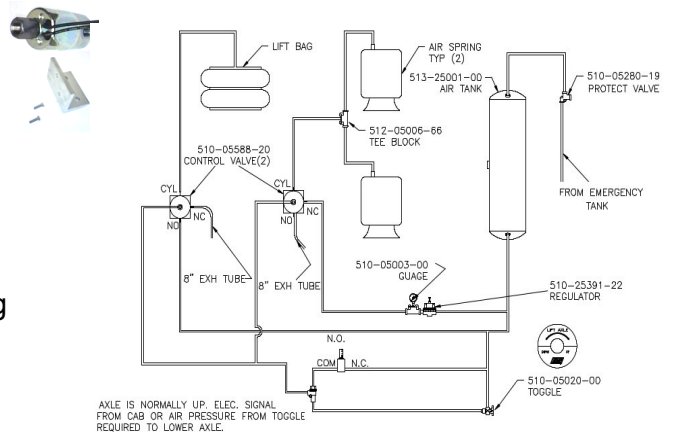

### 099-30819-03 STANDARD PLUMBING KIT

510-05588-20	2	Pilot Valves
510-15320-19	1	2 way Check Valve
510-05020-00	1	Ball Valve
512-05006-66	3	T-Block 3/8" npt
511-99607-00	40ft	3/8" Green Tubing
567-01213-00	1	Legend Plate

### 099-30819-04 CAB KIT (Add To 099-30819-03 for cab connection)

510-05024-16	1	1/2" Female Coupler
510-05025-16	1	1/2" Male Coupler
512-05212-06	1	Bulkhead Coupler

### 099-30819-05 ELECTRIC KIT (Add To 099-30819-03 for Elect Control)

510-25023-01	1	Electric Over Air Solenoid
020-10130-00	1	Solenoid Mounting Plate
536-05021-00	30ft	2 Conductor Wire
536-05001-00	2	Blue Wire Butt Connector
536-05621-00	1	4 Way Receptacle
536-05014-03	1	4ft 1/4" Heat Shrink Tubing