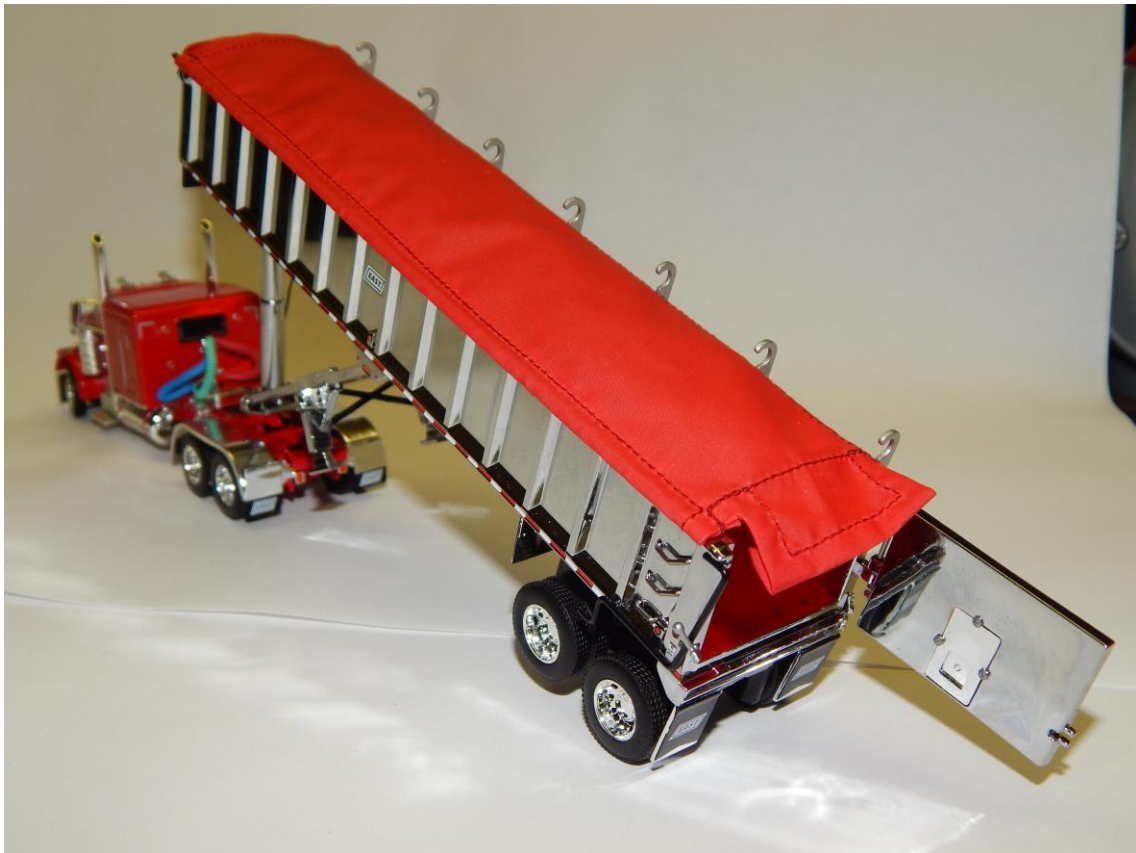

- Chrome Texas bumper
- Chrome smooth deck plate
- Chrome steps and plated full fenders
- Chrome fuel tanks with black straps
- Chrome Widow's Peak visor

East Sheet & Post Square-Bottom Dump Trailer

- 40-ft x 96-inch size
- Painted silver trailer body and landing gear
- Painted silver draft arms and fifth wheel plate
  - Painted silver sub frame
  - Black removable cloth tarp

To order East 1/64th Scale Die-Cast Tractor-Dump Trailer models, visit EastMfg.com and click on the East Die-Cast Models.